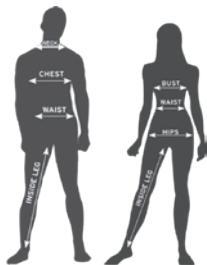

Sizes range from XS-4XL to ensure various body shapes and sizes are catered. Most importantly, the range has been designed to ensure a comfortable fit every time.

Scrub top and pants are \$20 each incl GST.

TO ORDER

Email: gensec@nswnma.asn.au

Fax: (02) 9662 1414

Post: NSWNMA, 50 O'Dea Avenue, Waterloo NSW 2017

Merchandise order forms also available on www.nswnma.asn.au

Size (cm)	XS	S	M	L	XL	2XL	3XL	4XL
Half Chest Circumference	53	56	59	62	66	69	73	77
Half Hem Circumference	54	57	60	63	67	70	74	78
General Guide for Female	8/10	10/12	12/14	14/16	16/18	18/20	20/22	22/24
Half Waist (Relaxed)	29	33	37	40.5	43.5	46.5	50.5	54.5
Half Waist (Stretched)	47	51	55	58.5	61.5	64.5	68.5	72.5
Half Hip	55	59	63	66	69	72	76	80
Out Seam Length	103	105	107	109	111	112	113	114

SCRUB TOP

SCRUB PANTS